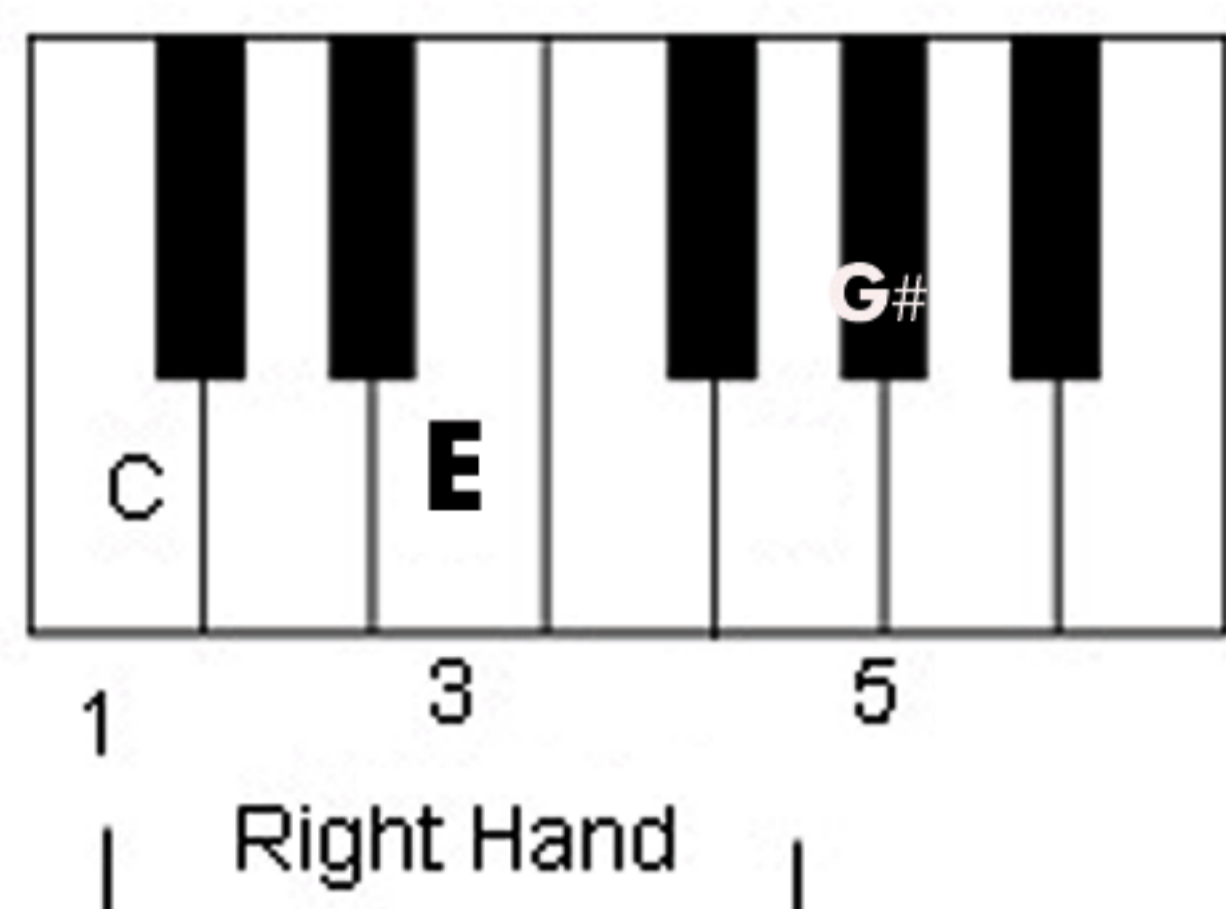

ALL TWELVE AUGMENTED CHORDS - PIANO CHORD CHART

ARR : D. YZHAKI

C AUGMENTED

C# AUGMENTED

D AUGMENTED

E FLAT AUGMENTED

E AUGMENTED

F AUGMENTED