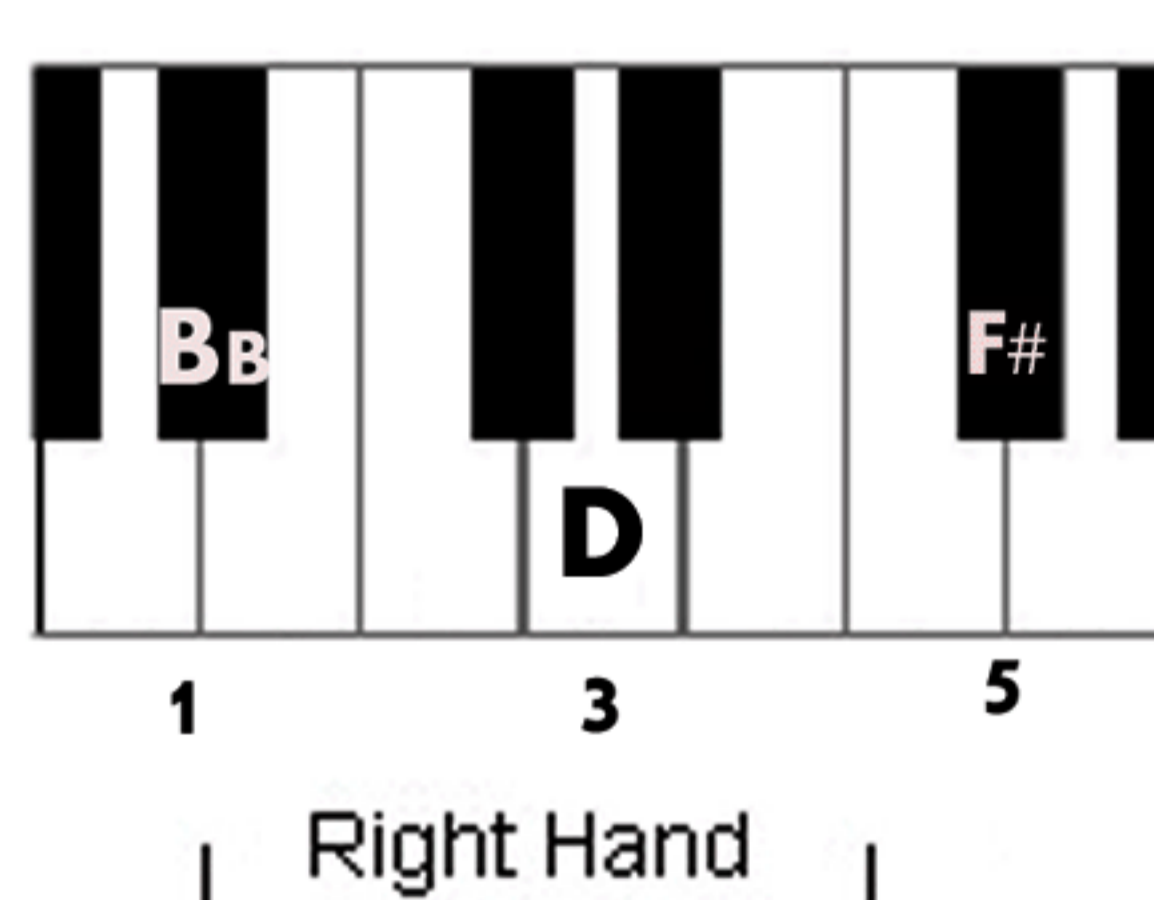

ALL TWELVE AUGMENTED CHORDS - PIANO CHORD CHART

ARR : D. YZHAKI

C AUGMENTED

C# AUGMENTED

D AUGMENTED

E FLAT AUGMENTED

E AUGMENTED

F AUGMENTED

F# AUGMENTED

G AUGMENTED

A FLAT AUGMENTED

A AUGMENTED

B FLAT AUGMENTED

B AUGMENTED