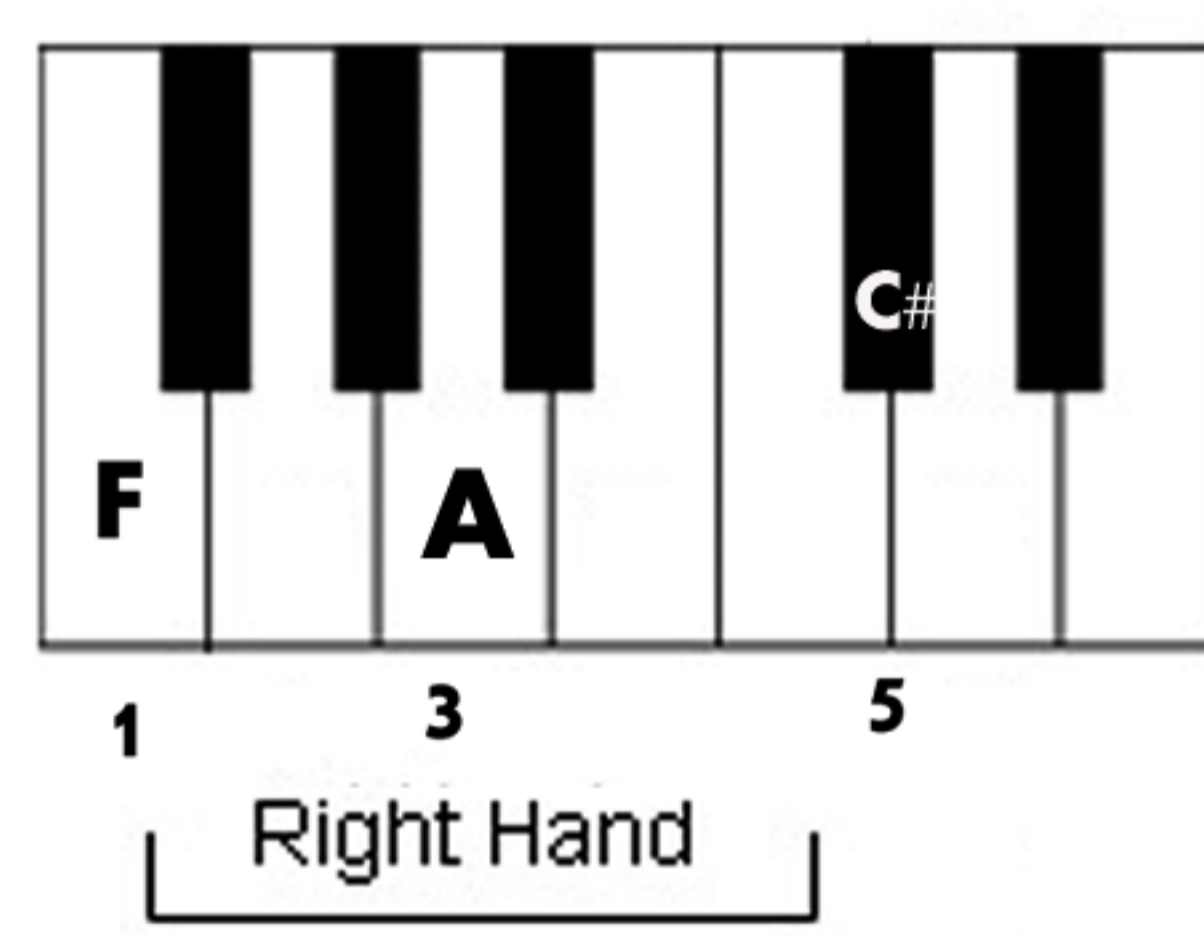

ALL TWELVE AUGMENTED CHORDS - PIANO CHORD CHART

ARR : D. YZHAKI

C AUGMENTED

C# AUGMENTED

D AUGMENTED

E FLAT AUGMENTED

E AUGMENTED

F AUGMENTED