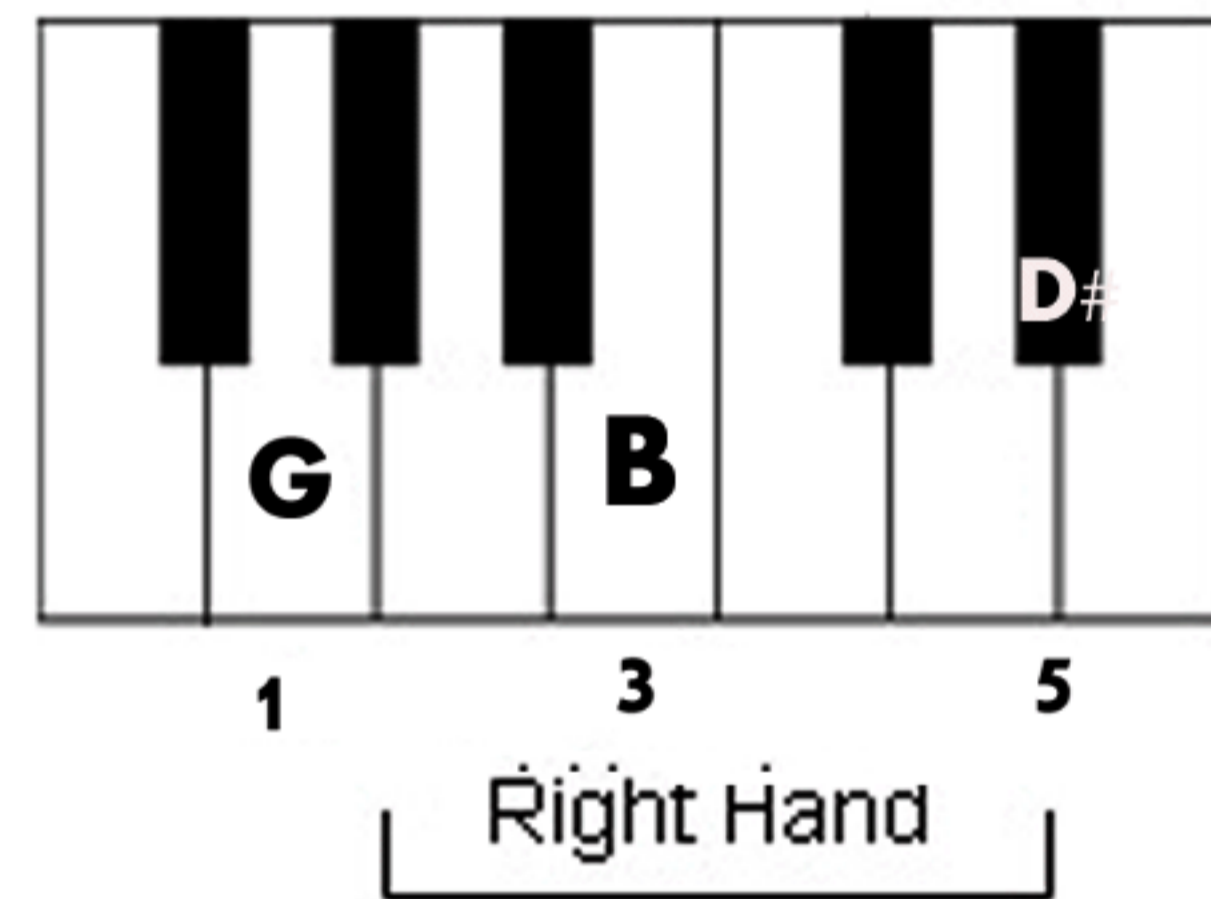

G AUGMENTED