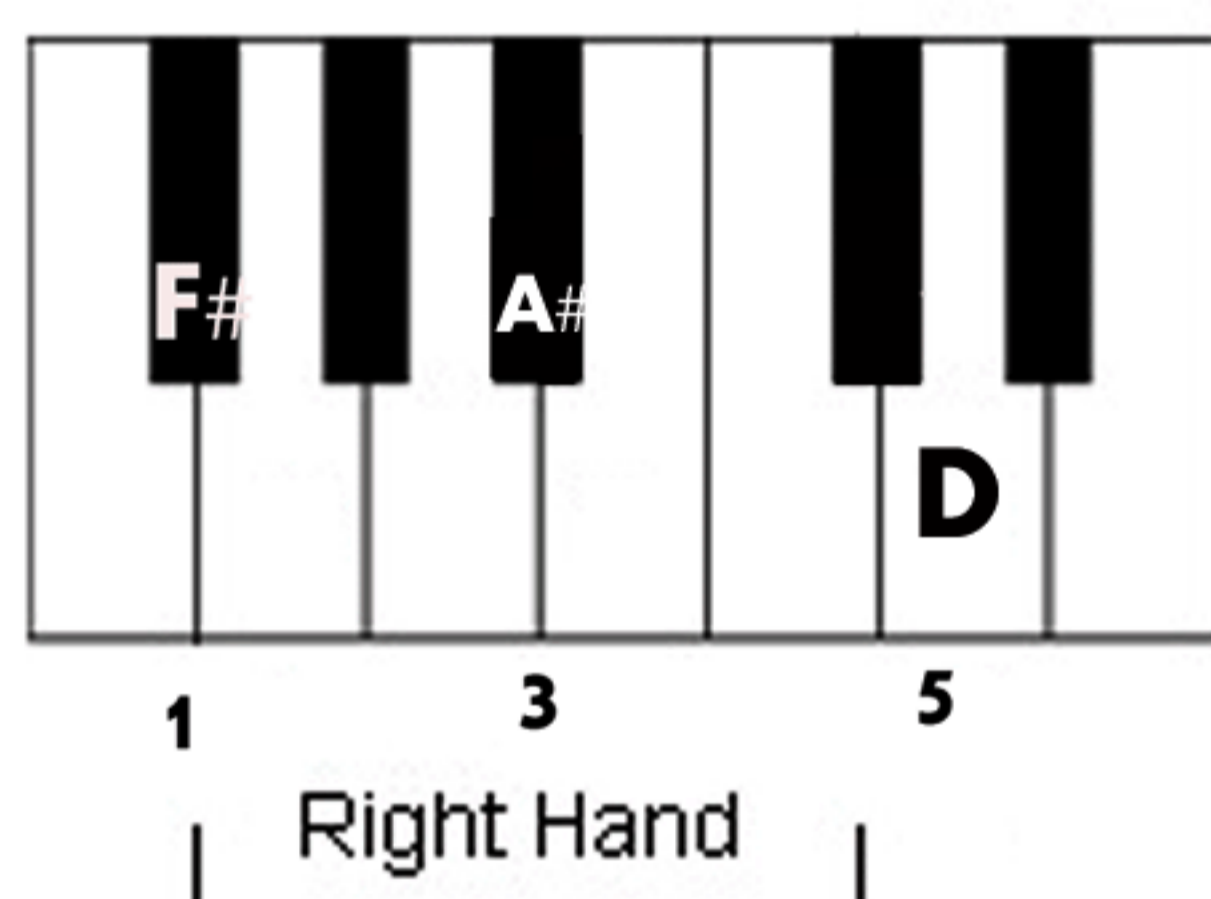

F# AUGMENTED