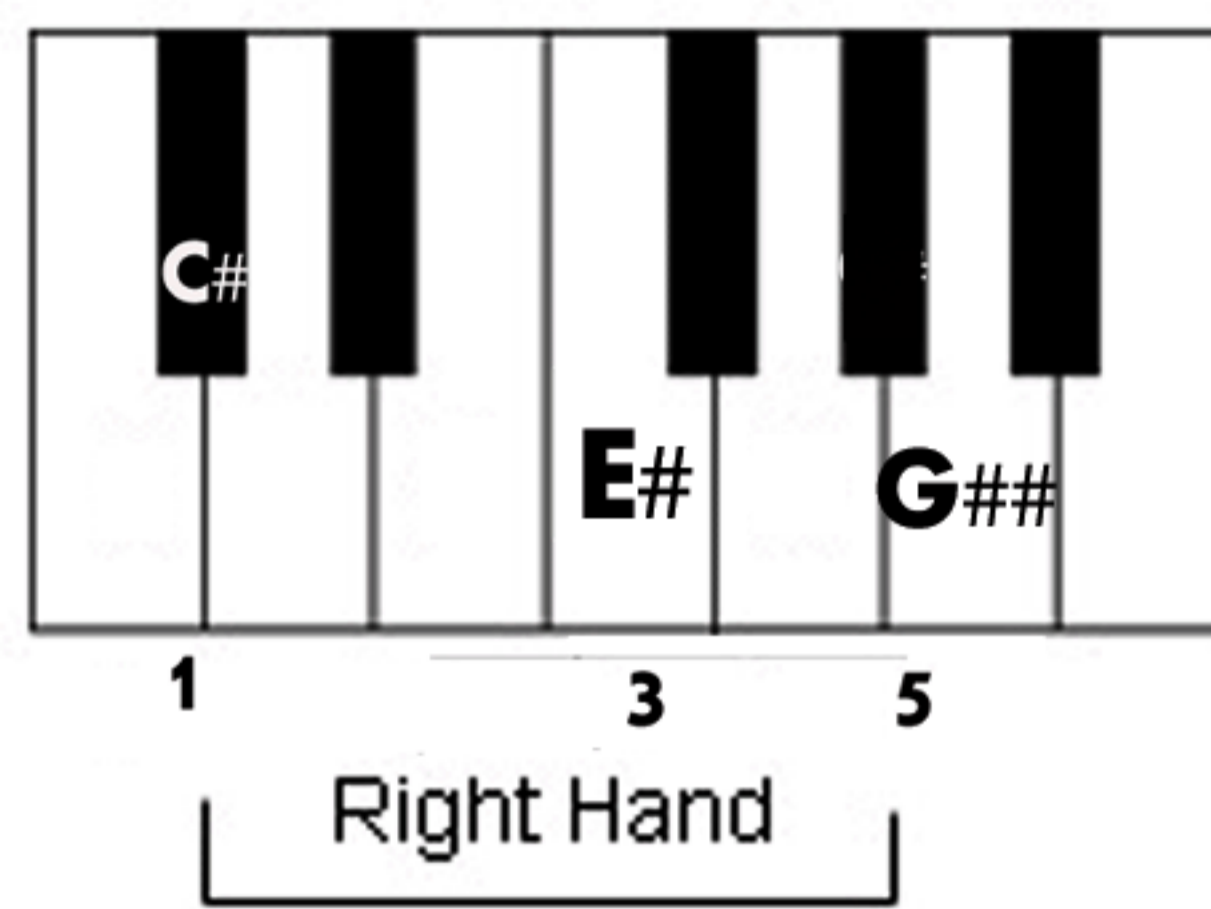

ALL TWELVE AUGMENTED CHORDS - PIANO CHORD CHART

ARR : D. YZHAKI

C AUGMENTED

C# AUGMENTED

D AUGMENTED

E FLAT AUGMENTED

E AUGMENTED

F AUGMENTED