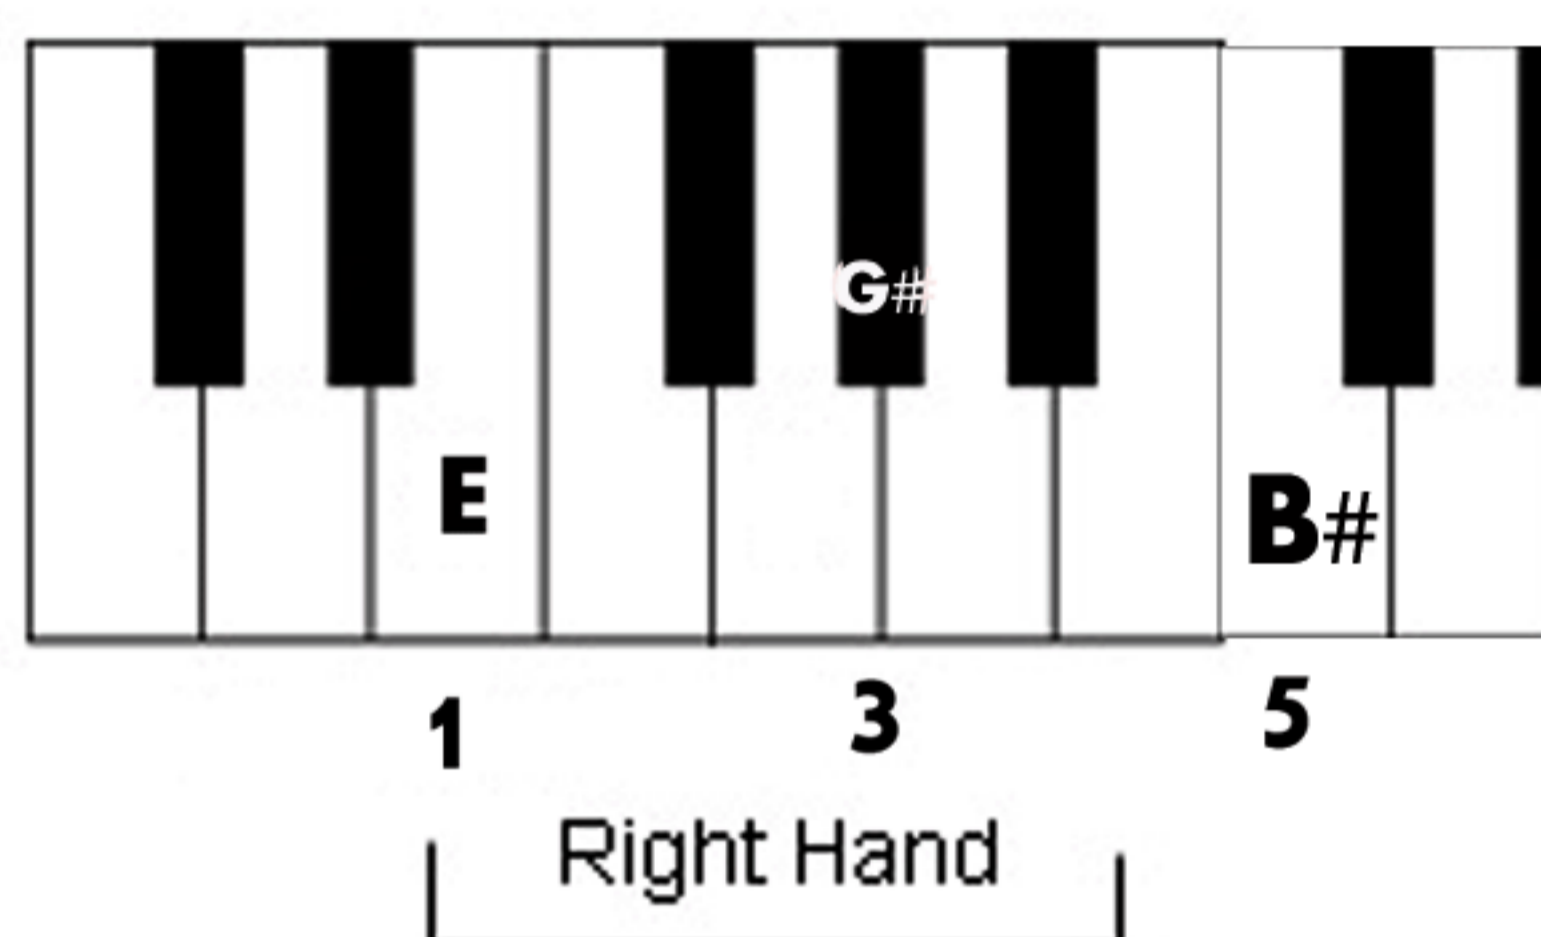

ALL TWELVE AUGMENTED CHORDS - PIANO CHORD CHART

ARR : D. YZHAKI

C AUGMENTED

C# AUGMENTED

D AUGMENTED

E FLAT AUGMENTED

E AUGMENTED

F AUGMENTED