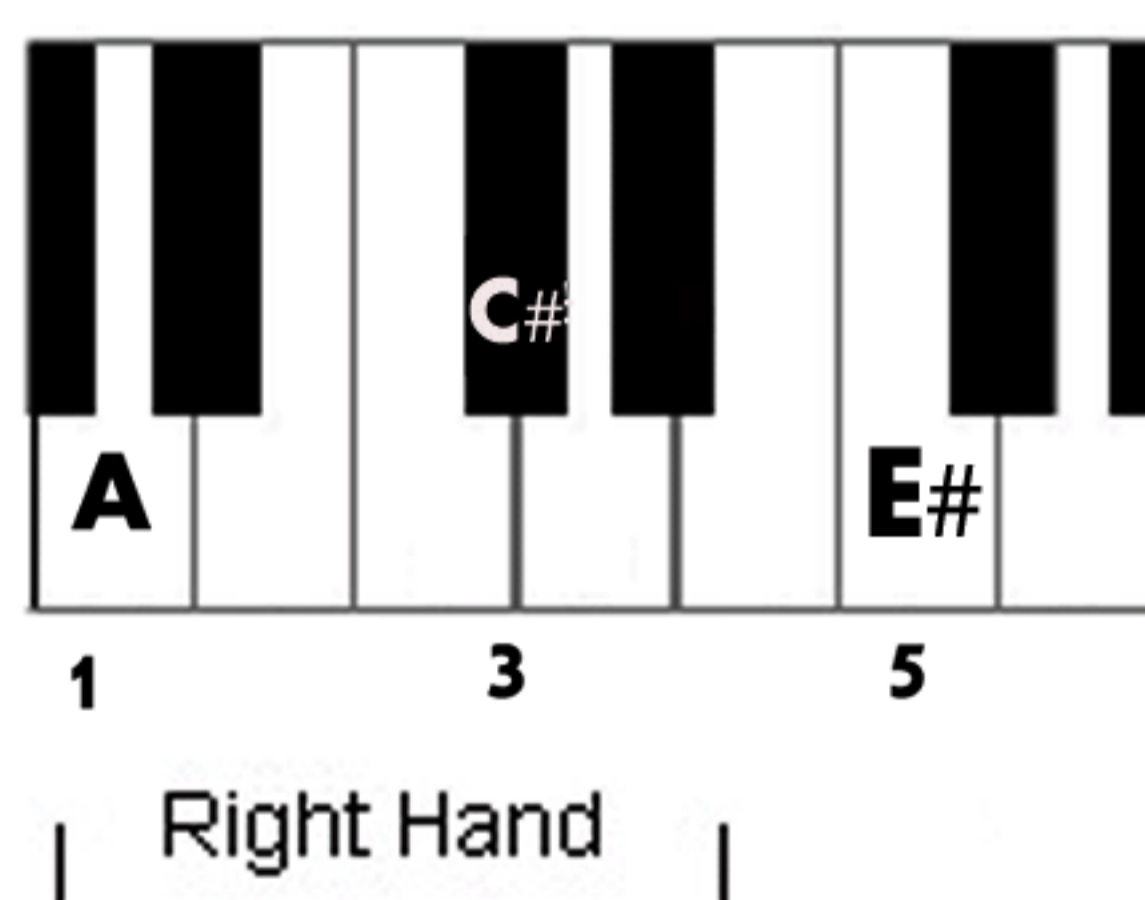

ALL TWELVE AUGMENTED CHORDS - PIANO CHORD CHART

ARR : D. YZHAKI

C AUGMENTED

C# AUGMENTED

D AUGMENTED

E FLAT AUGMENTED

E AUGMENTED

F AUGMENTED

F# AUGMENTED

G AUGMENTED

A FLAT AUGMENTED

A AUGMENTED

B FLAT AUGMENTED

B AUGMENTED