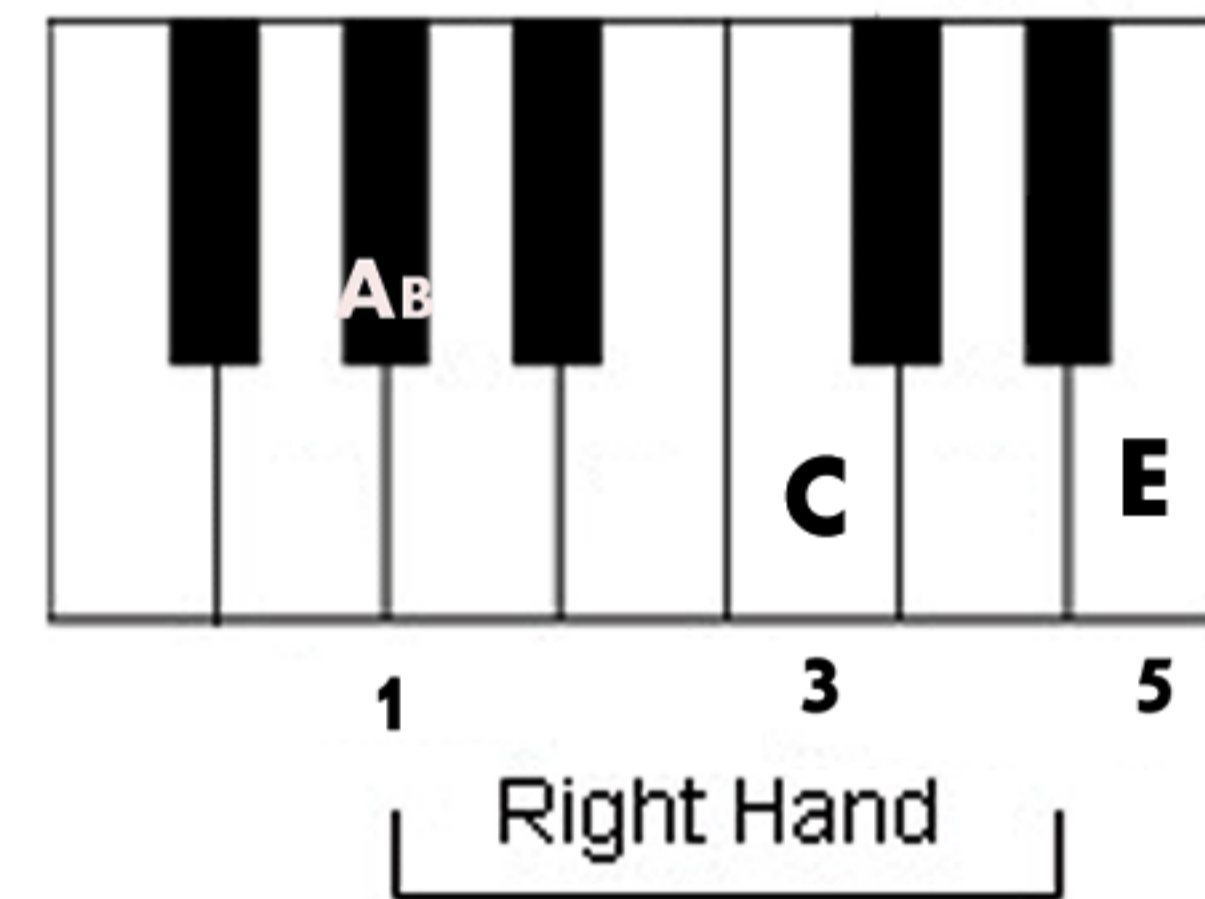

A FLAT AUGMENTED