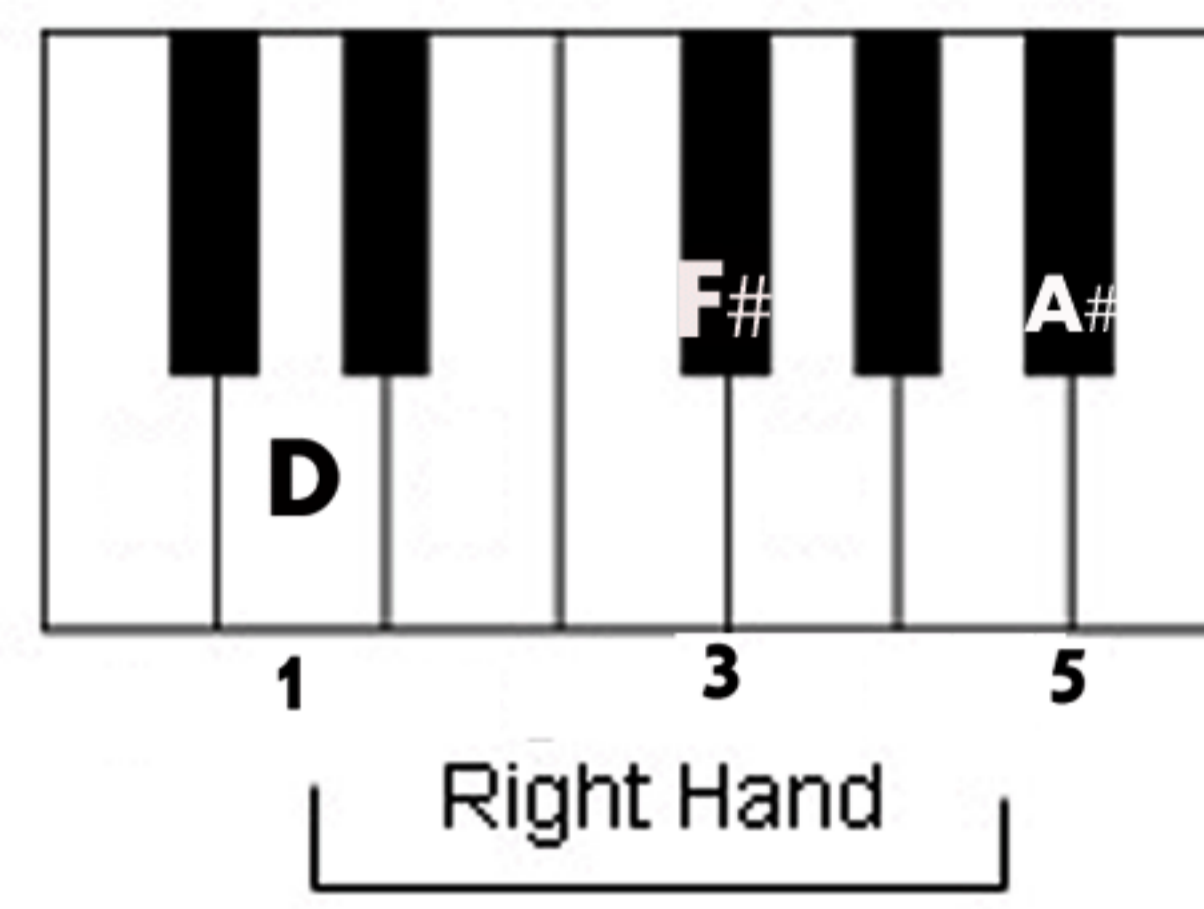

ALL TWELVE AUGMENTED CHORDS - PIANO CHORD CHART

ARR : D. YZHAKI

C AUGMENTED

C# AUGMENTED

D AUGMENTED

E FLAT AUGMENTED

E AUGMENTED

F AUGMENTED