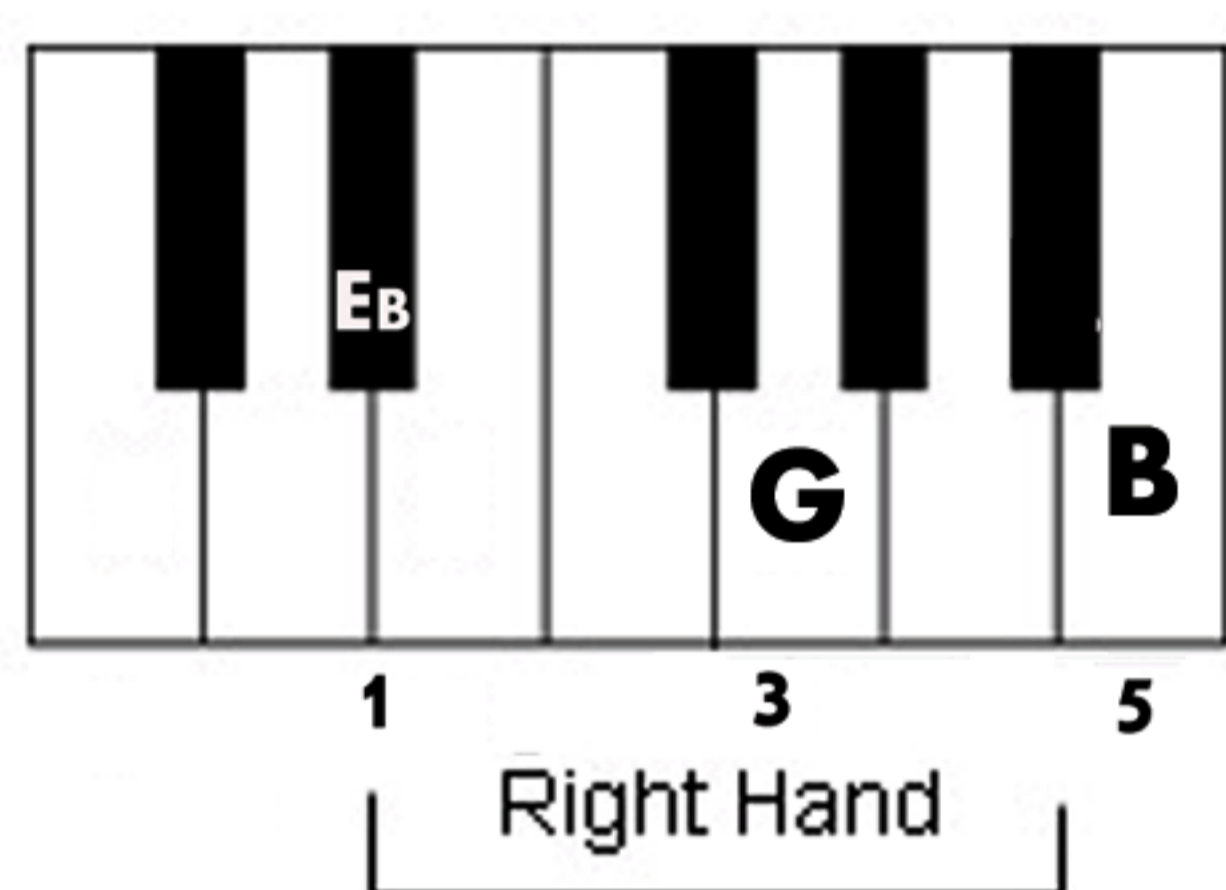

ALL TWELVE AUGMENTED CHORDS - PIANO CHORD CHART

ARR : D. YZHAKI

C AUGMENTED

C# AUGMENTED

D AUGMENTED

E FLAT AUGMENTED

E AUGMENTED

F AUGMENTED