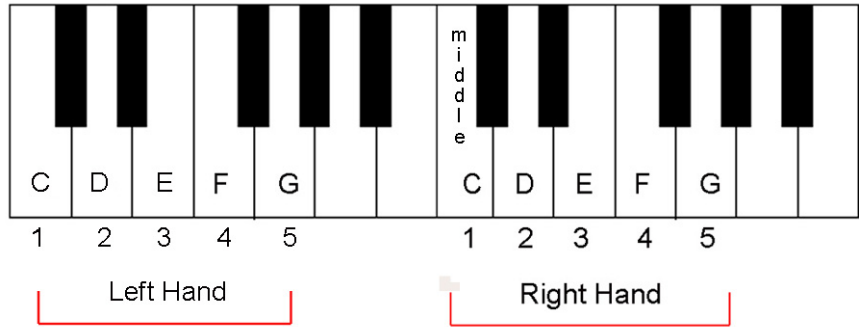

Both thumbs on middle C

Mussete in D Major / Bach

Arranger : D. Yzhaki

5

5

9

13

A SLUR

is a curved line stretched over
different notes.

it means you have to
play legato ;
to bond the notes
into a musical sentence.