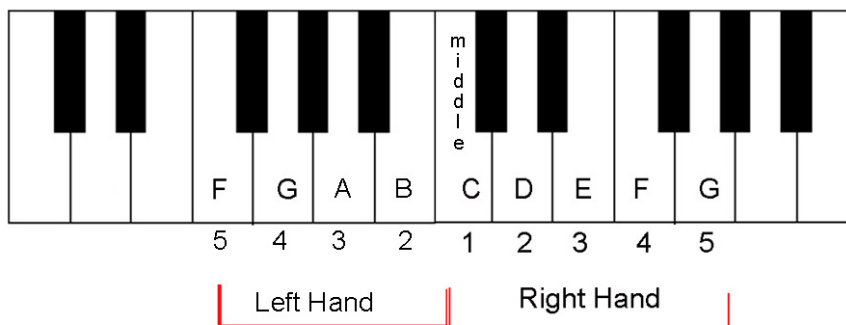

Both thumbs on middle C

## ODE TO JOY/LUDWIG VAN BEETHOVEN

ARRANGER : D. YZHAKI

WITH SPIRIT

Musical notation for measures 1-4. Treble clef, 4/4 time signature. Measure 1: Treble clef has a quarter note C (finger 3), quarter note D, quarter note E, quarter note F. Bass clef is empty. Measure 2: Treble clef has a quarter note G, quarter note A, quarter note B, quarter note C. Bass clef is empty. Measure 3: Treble clef has a quarter note D, quarter note E, quarter note F, quarter note G. Bass clef is empty. Measure 4: Treble clef has a quarter note C (finger 3), quarter note D (finger 2), quarter note E (finger 2). Bass clef is empty.

Musical notation for measures 5-8. Treble clef, 4/4 time signature. Measure 5: Treble clef has a quarter note C (finger 3), quarter note D, quarter note E, quarter note F. Bass clef is empty. Measure 6: Treble clef has a quarter note G, quarter note A, quarter note B, quarter note C. Bass clef is empty. Measure 7: Treble clef has a quarter note D, quarter note E, quarter note F, quarter note G. Bass clef is empty. Measure 8: Treble clef has a quarter note C (finger 2), quarter note D (finger 1), quarter note E (finger 1). Bass clef is empty.

Musical notation for measures 9-12. Treble clef, 4/4 time signature. Measure 9: Treble clef has a quarter note C (finger 2), quarter note D, quarter note E, quarter note F. Bass clef is empty. Measure 10: Treble clef has a quarter note G (finger 3), quarter note A (finger 4), quarter note B (finger 3), quarter note C. Bass clef is empty. Measure 11: Treble clef has a quarter note D (finger 3), quarter note E (finger 4), quarter note F (finger 3), quarter note G. Bass clef is empty. Measure 12: Treble clef has a quarter note C (finger 1), quarter note D (finger 2). Bass clef has a whole note C.