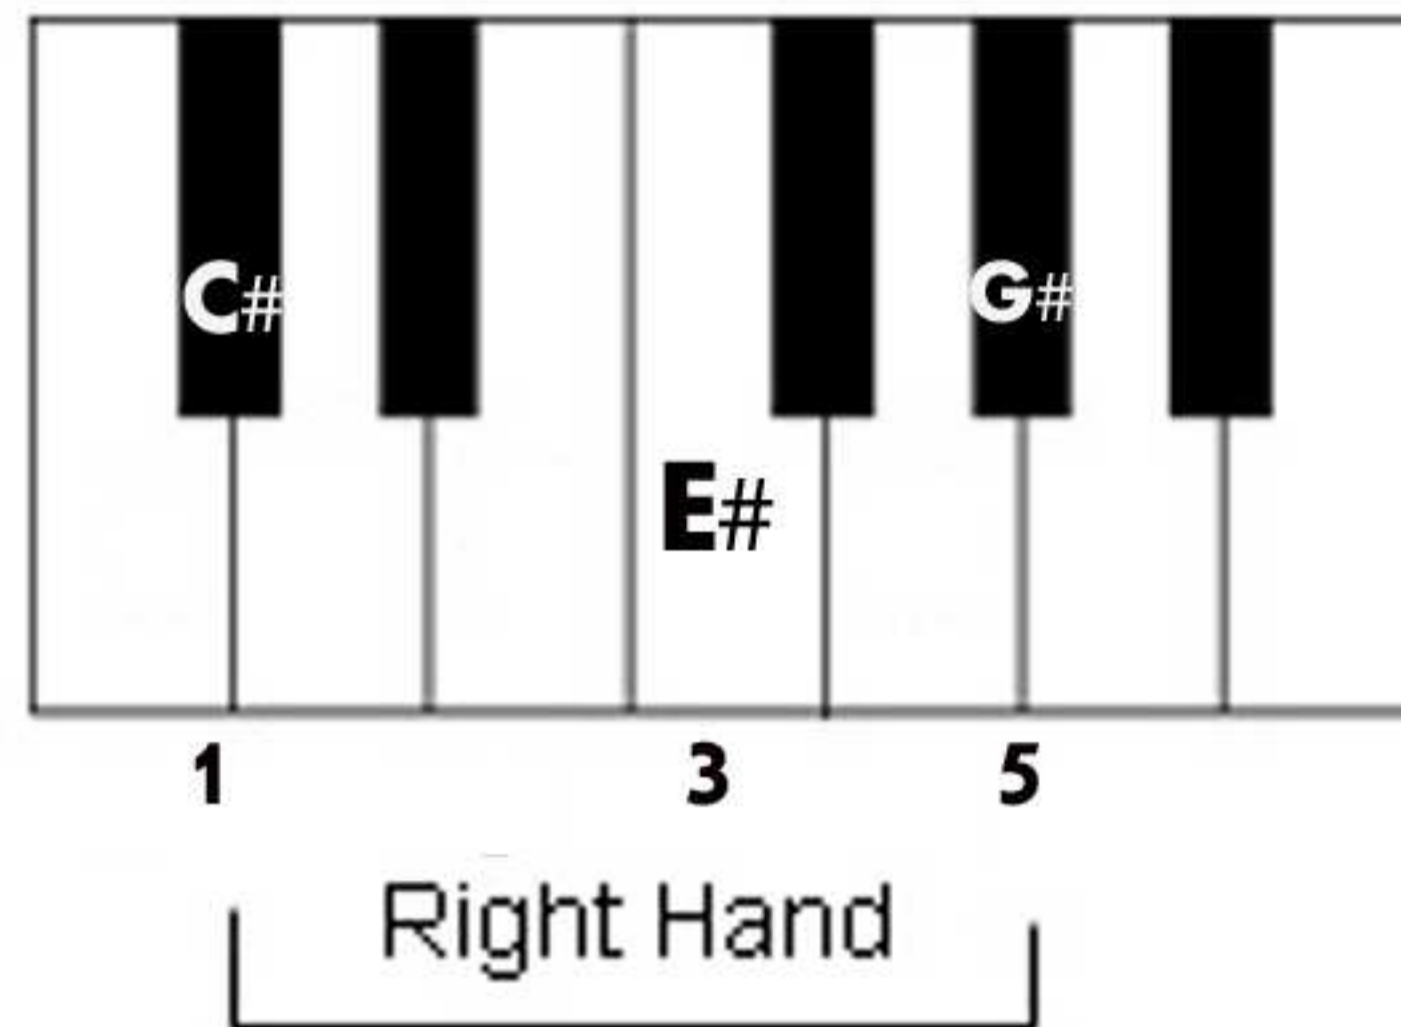

PIANO CHORD CHART FOR ALL TWELVE MAJOR CHORDS

ARR : D. YZHAKI

C MAJOR

C# MAJOR

D MAJOR

E FLAT MAJOR

E MAJOR

F MAJOR

A MAJOR

B FLAT MAJOR

B MAJOR