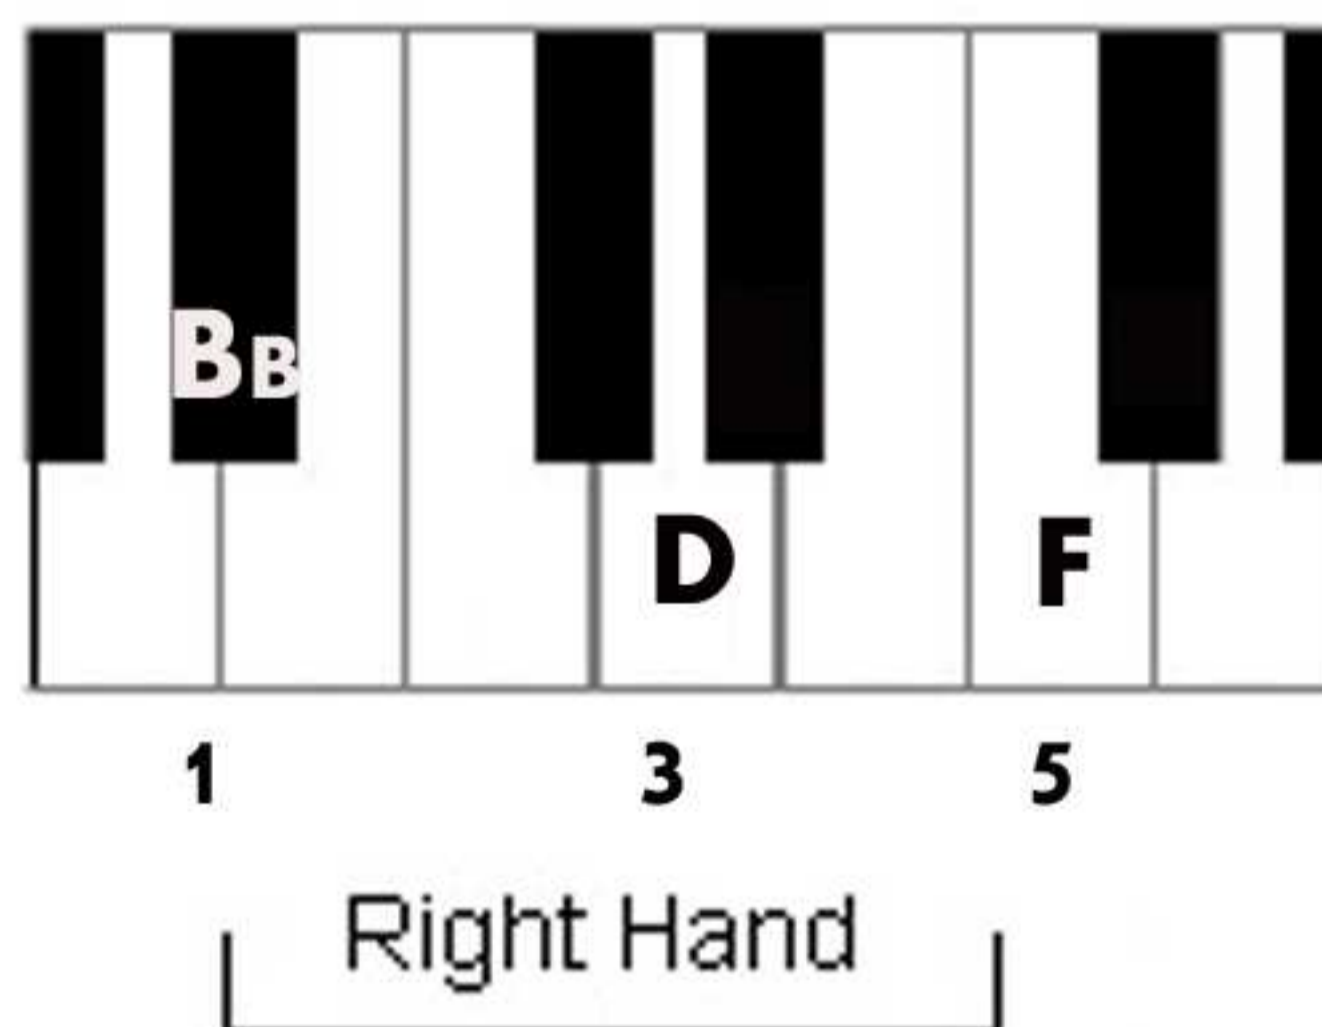

PIANO CHORD CHART FOR ALL TWELVE MAJOR CHORDS

ARR : D. YZHAKI

C MAJOR

C# MAJOR

D MAJOR

E FLAT MAJOR

E MAJOR

F MAJOR

A MAJOR

B FLAT MAJOR

B MAJOR