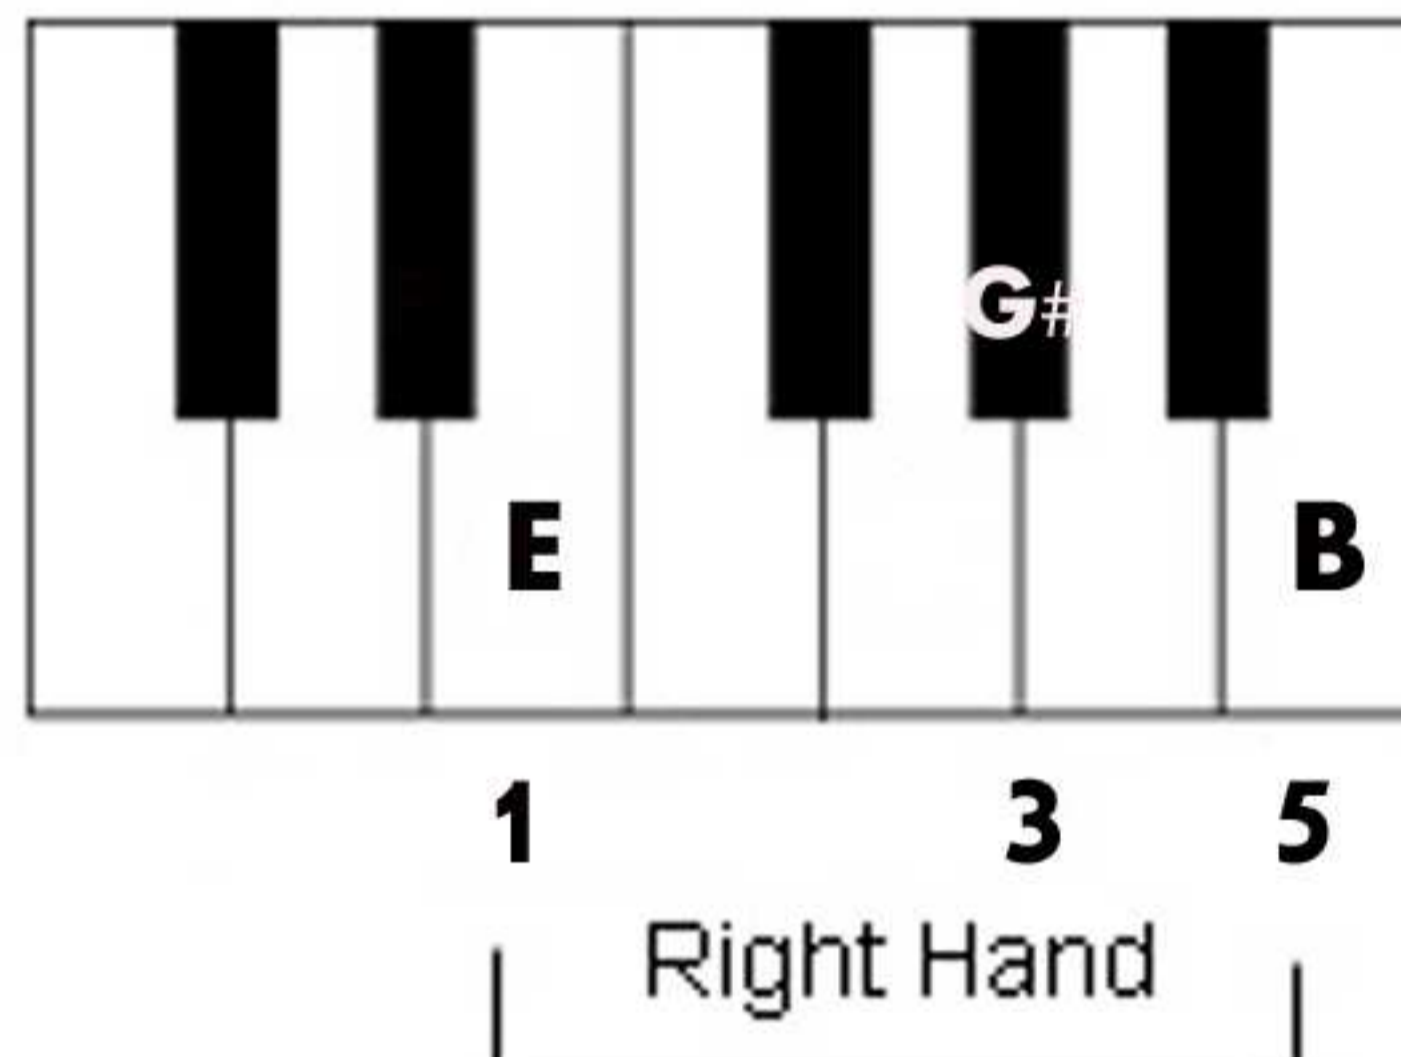

PIANO CHORD CHART FOR ALL TWELVE MAJOR CHORDS

ARR : D. YZHAKI

C MAJOR

C# MAJOR

D MAJOR

E FLAT MAJOR

E MAJOR

F MAJOR

A MAJOR

B FLAT MAJOR

B MAJOR