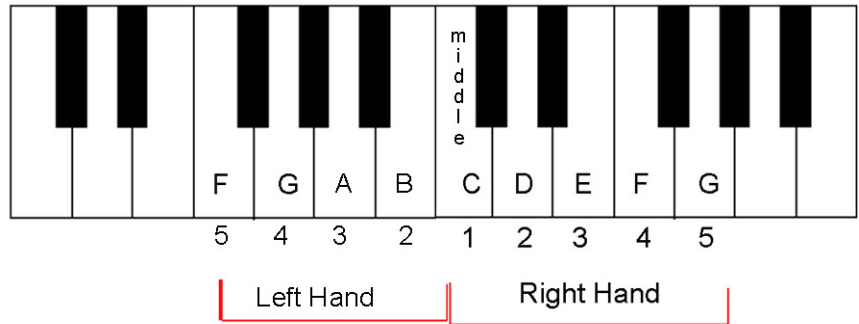

Both thumbs on middle C

Row, Row, Row Your Boat

Arranger : D. Yzhaki

Row, row, row your boat,

Musical notation for the first four measures of the piece. The piece is in 3/4 time. The melody is in the right hand, and the bass line is in the left hand. The notes are: Row, row, row your boat,.

gent - ly down the stream

Musical notation for measures 5-8 of the piece. The melody continues: gent - ly down the stream. A slur covers the notes for 'stream'.

Mer - ri - ly mer - ri - ly mer - ri - ly mer - ri - ly

Musical notation for measures 9-12 of the piece. The melody consists of a repeating eighth-note pattern: Mer - ri - ly mer - ri - ly mer - ri - ly mer - ri - ly.

Life is but a dream

Musical notation for measures 13-16 of the piece. The melody concludes: Life is but a dream. A slur covers the notes for 'dream'.